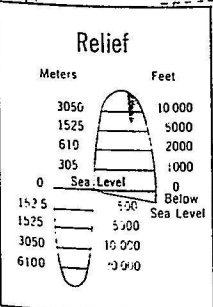

Longitude West of Greenwich   Longitude East of Greenwich

Scale 1:40 000 000; one inch to 630 miles Lambert's Azimuthal, Equal Area Projection
Elevations and depressions are given in feet.